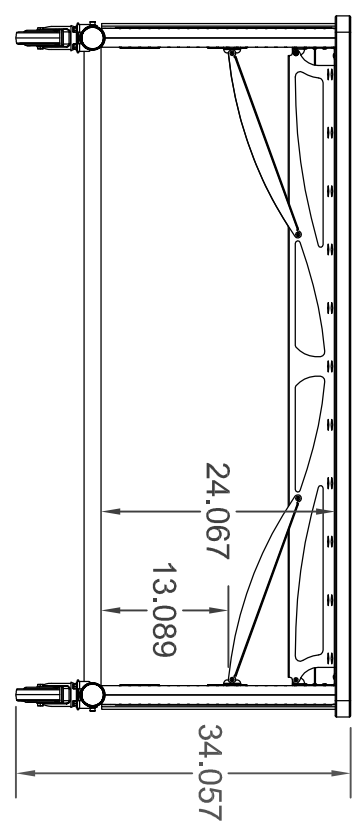

Revisions

Date: 6/23/06	ECO #: 2151
Description: Replace Rhombus with Shepherd casters.	

PARTS SHOWN NOT TO SCALE

This document contains proprietary information of Anthro Corporation
Copyright 2004 Anthro Corporation
All Rights Reserved

Tolerance
 .XX ± .025
 .XXX ± .015
 .XXXX ± .0150
 Angular X ± 1°

ANTHRO Technology Furniture
 anthro.com
 10450 SW Manhasset Dr
 Tualatin, OR 97062
 Phone (503) 691-2356
 Fax (503) 691-2409

Part Description:
Utility Bench-2 72W 35H

Anthro Part Number:
UTB7235XX-XX5

Prototype #:
 Drawn By: *drj f413*

Approved By:
 Material: xx ga. CRS

Surface Area: 13254.010 In²
 Mass: 172.368 lbmass

Rev
 -