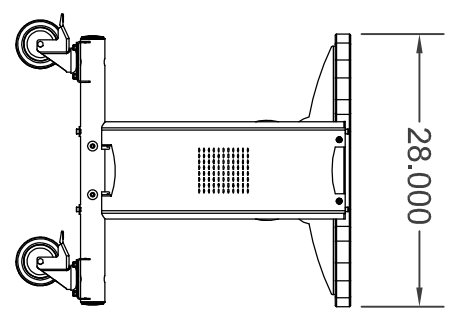

Revisions

Date: 6/23/06	ECO #: 2151
Description: Replace Rhombus with Shepherd casters.	

PARTS SHOWN NOT TO SCALE

This document contains proprietary information of Anthro Corporation
Copyright 2004 Anthro Corporation
All Rights Reserved

Tolerance
 .XX ± .025
 .XXX ± .015
 .XXXX ± .0150
 Angular X ± 1°

ANTHRO Technology Furniture
 anthro.com
 10450 SW Manhasset Dr
 Tualatin, OR 97062
 Phone (503) 691-2356
 Fax (503) 691-2409

Part Description:
Utility Bench-2 72W 35H

Anthro Part Number:
UTB7235XX-XX5

Prototype #:
 Drawn By: *drj f413*

Approved By:
 Material: xx ga. CRS

Surface Area: 13254.010 In²
 Mass: 172.368 lbmass

Rev
 -