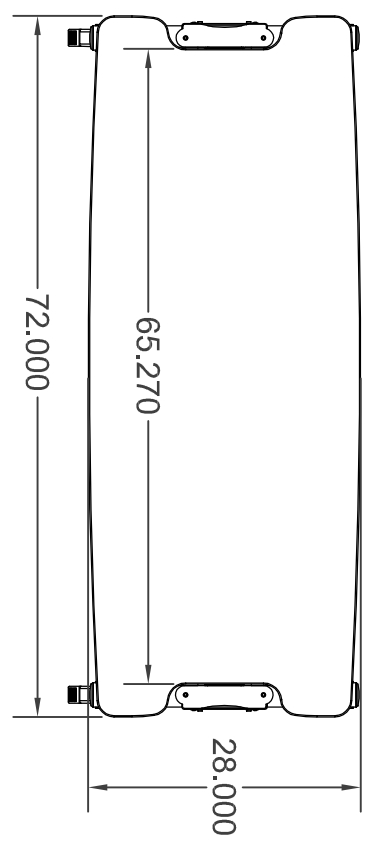

Revisions

Date: 6/23/06	ECO #: 2151
Description: Replace Rhombus with Shepherd casters.	

PARTS SHOWN NOT TO SCALE

This document contains proprietary information of Anthro Corporation
Copyright 2004 Anthro Corporation
All Rights Reserved

Tolerance
 .XX ± .025
 .XXX ± .015
 .XXXX ± .0150
 Angular X ± 1°

ANTHRO Technology Furniture
 anthro.com
 10450 SW Manhasset Dr
 Tualatin, OR 97062
 Phone (503) 691-2356
 Fax (503) 691-2409

Part Description:
Utility Bench-2 72W 35H

Anthro Part Number:
UTB7235XX-XX5

Prototype #:
 Drawn By: *drj f413*

Approved By:
 Material: xx ga. CRS

Surface Area: 13254.010 In²
 Mass: 172.368 lbmass

Rev
 -