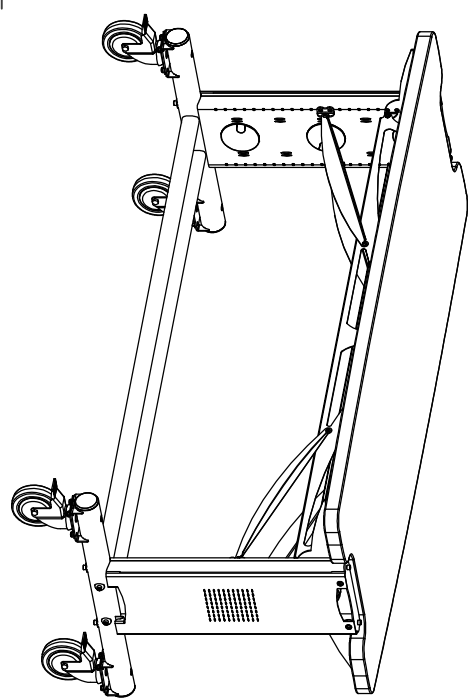

Revisions

Date: 6/23/06	ECO #: 2151
Description: Replace Rhombus with Shepherd casters.	

PARTS SHOWN NOT TO SCALE

This document contains proprietary information of Anthro Corporation
Copyright 2004 Anthro Corporation
All Rights Reserved

Tolerance
 .XX ± .025
 .XXX ± .015
 .XXXX ± .0150
 Angular X ± 1°

ANTHRO Technology Furniture
 anthro.com
 10450 SW Manhasset Dr
 Tualatin, OR 97062
 Phone (503) 691-2356
 Fax (503) 691-2409

Part Description:
Utility Bench-2 72W 35H

Anthro Part Number:
UTB7235XX-XX5

Prototype #:
 Drawn By: *drj f413*

Approved By:
 Material: xx ga. CRS

Surface Area: 13254.010 In²
 Mass: 172.368 lbmass

Rev
 -