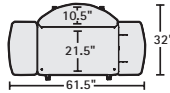

COLORS

SHOP ABOUT ORIGINAL

SHOP ABOUT ORIGINAL

- Comes with top shelf (1" thick), elevated transaction shelf, adjustable-height center shelf (1" thick), base shelf (1" thick), 5 vertical tubes (1.5" diameter), 2 repositionable flip-up shelves and 4 casters (5" size, 2 directional lock, 2 total lock). A dual-arm bag holder comes installed; tab bag holder is also included in shipment.
- Custom colors available for quantity orders. Call for more information.
- Has an overall weight capacity of 150 lbs. Weight capacity of the flip-up shelves is 50 lbs.
- Available in Silver Metallic (SM) with Blanc laminate and Fog trim (BF).
- Ships assembled.

PRODUCT	Width	Depth	Height	Weight	Part #	Price
Shop About Original	61.5"	32"	40.5"	255 lbs.	CWNB4832SM/BF5	\$1,799

SHOP ABOUT MINI

CWN2430SM/BF5 shown above.

- Comes with top shelf (1" thick), elevated transaction shelf, adjustable-height center shelf (1" thick), base shelf (1" thick), 4 vertical tubes (1.5" diameter), repositionable side shelf and 5 casters (5" size, 2 directional lock, 3 total lock). A dual-arm bag holder comes installed; tab bag holder is also included in shipment.
- Custom colors available for quantity orders. Call for more information.
- Has an overall weight capacity of 150 lbs. Weight capacity of the side shelf is 35 lbs.
- Available in Silver Metallic (SM) with Blanc laminate and Fog trim (BF).
- Ships assembled.