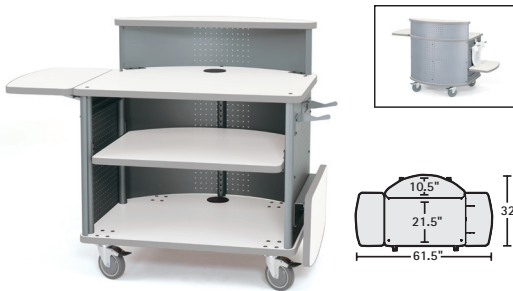

## SHOP ABOUT ORIGINAL

SHOP ABOUT ORIGINAL

- Comes with top shelf (1" thick), elevated transaction shelf, adjustable-height center shelf (1" thick), base shelf (1" thick), 5 vertical tubes (1.5" diameter), 2 repositionable flip-up shelves and 4 casters (5" size, 2 directional lock, 2 total lock). A dual-arm bag holder comes installed; tab bag holder is also included in shipment.
- Custom colors available for quantity orders. Call for more information.
- Has an overall weight capacity of 150 lbs. Weight capacity of the flip-up shelves is 50 lbs.
- Available in Silver Metallic (SM) with Blanc laminate and Fog trim (BF).
- Ships assembled.

## SHOP ABOUT MINI

CWN2430SM/BF5 shown above.

- Comes with top shelf (1" thick), elevated transaction shelf, adjustable-height center shelf (1" thick), base shelf (1" thick), 4 vertical tubes (1.5" diameter), repositionable side shelf and 5 casters (5" size, 2 directional lock, 3 total lock). A dual-arm bag holder comes installed; tab bag holder is also included in shipment.
- Custom colors available for quantity orders. Call for more information.
- Has an overall weight capacity of 150 lbs. Weight capacity of the side shelf is 35 lbs.
- Available in Silver Metallic (SM) with Blanc laminate and Fog trim (BF).
- Ships assembled.