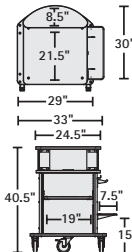

## SHOP ABOUT ORIGINAL

SHOP ABOUT ORIGINAL

- Comes with top shelf (1" thick), elevated transaction shelf, adjustable-height center shelf (1" thick), base shelf (1" thick), 5 vertical tubes (1.5" diameter), 2 repositionable flip-up shelves and 4 casters (5" size, 2 directional lock, 2 total lock). A dual-arm bag holder comes installed; tab bag holder is also included in shipment.
- Custom colors available for quantity orders. Call for more information.
- Has an overall weight capacity of 150 lbs. Weight capacity of the flip-up shelves is 50 lbs.
- Available in Silver Metallic (SM) with Blanc laminate and Fog trim (BF).
- Ships assembled.

PRODUCT	Width	Depth	Height	Weight	Part #	Price
Shop About Original	61.5"	32"	40.5"	255 lbs.	CWNB4832SM/BF5	\$1,799

## SHOP ABOUT MINI

CWN2430SM/BF5 shown above.

- Comes with top shelf (1" thick), elevated transaction shelf, adjustable-height center shelf (1" thick), base shelf (1" thick), 4 vertical tubes (1.5" diameter), repositionable side shelf and 5 casters (5" size, 2 directional lock, 3 total lock). A dual-arm bag holder comes installed; tab bag holder is also included in shipment.
- Custom colors available for quantity orders. Call for more information.
- Has an overall weight capacity of 150 lbs. Weight capacity of the side shelf is 35 lbs.
- Available in Silver Metallic (SM) with Blanc laminate and Fog trim (BF).
- Ships assembled.

PRODUCT	Width	Depth	Height	Weight	Part #	Price
Shop About Mini	33"	30"	40.5"	120 lbs.	CWN2430SM/BF5	\$1,299