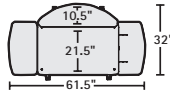

## PRODUCT SPECIFICATIONS

**Warranty:** Lifetime Warranty.

**Weight Capacity:** Shop Abouts have an overall weight capacity of 150 lbs.

## SHOP ABOUT ORIGINAL

SHOP ABOUT ORIGINAL

- Comes with top shelf (1" thick), elevated transaction shelf, adjustable-height center shelf (1" thick), base shelf (1" thick), 5 vertical tubes (1.5" diameter), 2 repositionable flip-up shelves and 4 casters (5" size, 2 directional lock, 2 total lock). A dual-arm bag holder comes installed; tab bag holder is also included in shipment.
- Custom colors available for quantity orders. Call for more information.
- Has an overall weight capacity of 150 lbs. Weight capacity of the flip-up shelves is 50 lbs.
- Available in Silver Metallic (SM) with Blanc laminate and Fog trim (BF).
- Ships assembled.

## SHOP ABOUT MINI

CWN2430SM/BF5 shown above.

- Comes with top shelf (1" thick), elevated transaction shelf, adjustable-height center shelf (1" thick), base shelf (1" thick), 4 vertical tubes (1.5" diameter), repositionable side shelf and 5 casters (5" size, 2 directional lock, 3 total lock). A dual-arm bag holder comes installed; tab bag holder is also included in shipment.
- Custom colors available for quantity orders. Call for more information.
- Has an overall weight capacity of 150 lbs. Weight capacity of the side shelf is 35 lbs.
- Available in Silver Metallic (SM) with Blanc laminate and Fog trim (BF).
- Ships assembled.