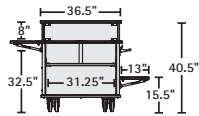

## SHOP ABOUT ORIGINAL

SHOP ABOUT ORIGINAL

- Comes with top shelf (1" thick), elevated transaction shelf, adjustable-height center shelf (1" thick), base shelf (1" thick), 5 vertical tubes (1.5" diameter), 2 repositionable flip-up shelves and 4 casters (5" size, 2 directional lock, 2 total lock). A dual-arm bag holder comes installed; tab bag holder is also included in shipment.
- Custom colors available for quantity orders. Call for more information.
- Has an overall weight capacity of 150 lbs. Weight capacity of the flip-up shelves is 50 lbs.
- Available in Silver Metallic (SM) with Blanc laminate and Fog trim (BF).
- Ships assembled.

## SHOP ABOUT MINI

CWN2430SM/BF5 shown above.

- Comes with top shelf (1" thick), elevated transaction shelf, adjustable-height center shelf (1" thick), base shelf (1" thick), 4 vertical tubes (1.5" diameter), repositionable side shelf and 5 casters (5" size, 2 directional lock, 3 total lock). A dual-arm bag holder comes installed; tab bag holder is also included in shipment.
- Custom colors available for quantity orders. Call for more information.
- Has an overall weight capacity of 150 lbs. Weight capacity of the side shelf is 35 lbs.
- Available in Silver Metallic (SM) with Blanc laminate and Fog trim (BF).
- Ships assembled.