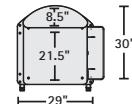

## SHOP ABOUT ORIGINAL

SHOP ABOUT ORIGINAL

- Comes with top shelf (1" thick), elevated transaction shelf, adjustable-height center shelf (1" thick), base shelf (1" thick), 5 vertical tubes (1.5" diameter), 2 repositionable flip-up shelves and 4 casters (5" size, 2 directional lock, 2 total lock). A dual-arm bag holder comes installed; tab bag holder is also included in shipment.
- Custom colors available for quantity orders. Call for more information.
- Has an overall weight capacity of 150 lbs. Weight capacity of the flip-up shelves is 50 lbs.
- Available in Silver Metallic (SM) with Blanc laminate and Fog trim (BF).
- Ships assembled.

PRODUCT	Width	Depth	Height	Weight	Part #	Price
Shop About Original	61.5"	32"	40.5"	255 lbs.	CWNB4832SM/BF5	\$1,799

## SHOP ABOUT MINI

CWN2430SM/BF5 shown above.

- Comes with top shelf (1" thick), elevated transaction shelf, adjustable-height center shelf (1" thick), base shelf (1" thick), 4 vertical tubes (1.5" diameter), repositionable side shelf and 5 casters (5" size, 2 directional lock, 3 total lock). A dual-arm bag holder comes installed; tab bag holder is also included in shipment.
- Custom colors available for quantity orders. Call for more information.
- Has an overall weight capacity of 150 lbs. Weight capacity of the side shelf is 35 lbs.
- Available in Silver Metallic (SM) with Blanc laminate and Fog trim (BF).
- Ships assembled.