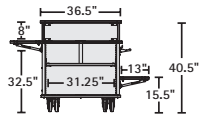

## SHOP ABOUT ORIGINAL

SHOP ABOUT ORIGINAL

- Comes with top shelf (1" thick), elevated transaction shelf, adjustable-height center shelf (1" thick), base shelf (1" thick), 5 vertical tubes (1.5" diameter), 2 repositionable flip-up shelves and 4 casters (5" size, 2 directional lock, 2 total lock). A dual-arm bag holder comes installed; tab bag holder is also included in shipment.
- Custom colors available for quantity orders. Call for more information.
- Has an overall weight capacity of 150 lbs. Weight capacity of the flip-up shelves is 50 lbs.
- Available in Silver Metallic (SM) with Blanc laminate and Fog trim (BF).
- Ships assembled.

## SHOP ABOUT MINI

CWN2430SM/BF5 shown above.

- Comes with top shelf (1" thick), elevated transaction shelf, adjustable-height center shelf (1" thick), base shelf (1" thick), 4 vertical tubes (1.5" diameter), repositionable side shelf and 5 casters (5" size, 2 directional lock, 3 total lock). A dual-arm bag holder comes installed; tab bag holder is also included in shipment.
- Custom colors available for quantity orders. Call for more information.
- Has an overall weight capacity of 150 lbs. Weight capacity of the side shelf is 35 lbs.
- Available in Silver Metallic (SM) with Blanc laminate and Fog trim (BF).
- Ships assembled.