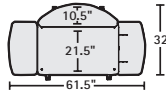

## PRODUCT SPECIFICATIONS

**Warranty:** Lifetime Warranty.

**Weight Capacity:** Shop Abouts have an overall weight capacity of 150 lbs.

## SHOP ABOUT ORIGINAL

SHOP ABOUT ORIGINAL

- Comes with top shelf (1" thick), elevated transaction shelf, adjustable-height center shelf (1" thick), base shelf (1" thick), 5 vertical tubes (1.5" diameter), 2 repositionable flip-up shelves and 4 casters (5" size, 2 directional lock, 2 total lock). A dual-arm bag holder comes installed; tab bag holder is also included in shipment.
- Custom colors available for quantity orders. Call for more information.
- Has an overall weight capacity of 150 lbs. Weight capacity of the flip-up shelves is 50 lbs.
- Available in Silver Metallic (SM) with Blanc laminate and Fog trim (BF).
- Ships assembled.

## SHOP ABOUT MINI

CWN2430SM/BF5 shown above.

- Comes with top shelf (1" thick), elevated transaction shelf, adjustable-height center shelf (1" thick), base shelf (1" thick), 4 vertical tubes (1.5" diameter), repositionable side shelf and 5 casters (5" size, 2 directional lock, 3 total lock). A dual-arm bag holder comes installed; tab bag holder is also included in shipment.
- Custom colors available for quantity orders. Call for more information.
- Has an overall weight capacity of 150 lbs. Weight capacity of the side shelf is 35 lbs.
- Available in Silver Metallic (SM) with Blanc laminate and Fog trim (BF).
- Ships assembled.