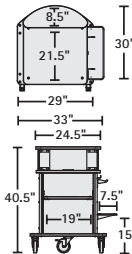

COLORS

SHOP ABOUT ORIGINAL

SHOP ABOUT ORIGINAL

- Comes with top shelf (1" thick), elevated transaction shelf, adjustable-height center shelf (1" thick), base shelf (1" thick), 5 vertical tubes (1.5" diameter), 2 repositionable flip-up shelves and 4 casters (5" size, 2 directional lock, 2 total lock). A dual-arm bag holder comes installed; tab bag holder is also included in shipment.
- Custom colors available for quantity orders. Call for more information.
- Has an overall weight capacity of 150 lbs. Weight capacity of the flip-up shelves is 50 lbs.
- Available in Silver Metallic (SM) with Blanc laminate and Fog trim (BF).
- Ships assembled.

PRODUCT	Width	Depth	Height	Weight	Part #	Price
Shop About Original	61.5"	32"	40.5"	255 lbs.	CWNB4832SM/BF5	\$1,799

SHOP ABOUT MINI

CWN2430SM/BF5 shown above.

- Comes with top shelf (1" thick), elevated transaction shelf, adjustable-height center shelf (1" thick), base shelf (1" thick), 4 vertical tubes (1.5" diameter), repositionable side shelf and 5 casters (5" size, 2 directional lock, 3 total lock). A dual-arm bag holder comes installed; tab bag holder is also included in shipment.
- Custom colors available for quantity orders. Call for more information.
- Has an overall weight capacity of 150 lbs. Weight capacity of the side shelf is 35 lbs.
- Available in Silver Metallic (SM) with Blanc laminate and Fog trim (BF).
- Ships assembled.

PRODUCT	Width	Depth	Height	Weight	Part #	Price
Shop About Mini	33"	30"	40.5"	120 lbs.	CWN2430SM/BF5	\$1,299