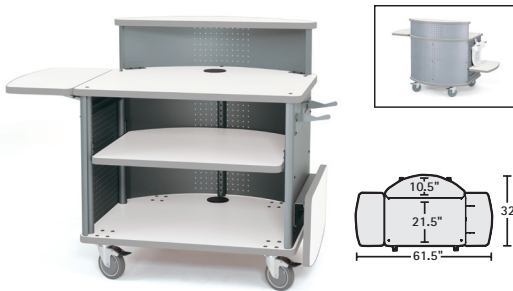

The mobile Shop About takes a cash register anywhere you need to open a check-out lane on the fly.

PRODUCT SPECIFICATIONS

Warranty: Lifetime Warranty.

Weight Capacity: Shop Abouts have an overall weight capacity of 150 lbs.

COLORS

SHOP ABOUT ORIGINAL

SHOP ABOUT ORIGINAL

- Comes with top shelf (1" thick), elevated transaction shelf, adjustable-height center shelf (1" thick), base shelf (1" thick), 5 vertical tubes (1.5" diameter), 2 repositionable flip-up shelves and 4 casters (5" size, 2 directional lock, 2 total lock). A dual-arm bag holder comes installed; tab bag holder is also included in shipment.
- Custom colors available for quantity orders. Call for more information.
- Has an overall weight capacity of 150 lbs. Weight capacity of the flip-up shelves is 50 lbs.
- Available in Silver Metallic (SM) with Blanc laminate and Fog trim (BF).
- Ships assembled.

PRODUCT	Width	Depth	Height	Weight	Part #	Price
Shop About Original	61.5"	32"	40.5"	255 lbs.	CWNB4832SM/BF5	\$1,799

SHOP ABOUT MINI

CWN2430SM/BF5 shown above.

- Comes with top shelf (1" thick), elevated transaction shelf, adjustable-height center shelf (1" thick), base shelf (1" thick), 4 vertical tubes (1.5" diameter), repositionable side shelf and 5 casters (5" size, 2 directional lock, 3 total lock). A dual-arm bag holder comes installed; tab bag holder is also included in shipment.
- Custom colors available for quantity orders. Call for more information.
- Has an overall weight capacity of 150 lbs. Weight capacity of the side shelf is 35 lbs.
- Available in Silver Metallic (SM) with Blanc laminate and Fog trim (BF).
- Ships assembled.