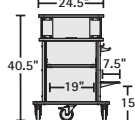

## SHOP ABOUT ORIGINAL

SHOP ABOUT ORIGINAL

- Comes with top shelf (1" thick), elevated transaction shelf, adjustable-height center shelf (1" thick), base shelf (1" thick), 5 vertical tubes (1.5" diameter), 2 repositionable flip-up shelves and 4 casters (5" size, 2 directional lock, 2 total lock). A dual-arm bag holder comes installed; tab bag holder is also included in shipment.
- Custom colors available for quantity orders. Call for more information.
- Has an overall weight capacity of 150 lbs. Weight capacity of the flip-up shelves is 50 lbs.
- Available in Silver Metallic (SM) with Blanc laminate and Fog trim (BF).
- Ships assembled.

PRODUCT	Width	Depth	Height	Weight	Part #	Price
Shop About Original	61.5"	32"	40.5"	255 lbs.	CWNB4832SM/BF5	\$1,799

## SHOP ABOUT MINI

CWN2430SM/BF5 shown above.

- Comes with top shelf (1" thick), elevated transaction shelf, adjustable-height center shelf (1" thick), base shelf (1" thick), 4 vertical tubes (1.5" diameter), repositionable side shelf and 5 casters (5" size, 2 directional lock, 3 total lock). A dual-arm bag holder comes installed; tab bag holder is also included in shipment.
- Custom colors available for quantity orders. Call for more information.
- Has an overall weight capacity of 150 lbs. Weight capacity of the side shelf is 35 lbs.
- Available in Silver Metallic (SM) with Blanc laminate and Fog trim (BF).
- Ships assembled.