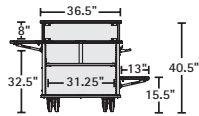

COLORS

SHOP ABOUT ORIGINAL

SHOP ABOUT ORIGINAL

- Comes with top shelf (1" thick), elevated transaction shelf, adjustable-height center shelf (1" thick), base shelf (1" thick), 5 vertical tubes (1.5" diameter), 2 repositionable flip-up shelves and 4 casters (5" size, 2 directional lock, 2 total lock). A dual-arm bag holder comes installed; tab bag holder is also included in shipment.
- Custom colors available for quantity orders. Call for more information.
- Has an overall weight capacity of 150 lbs. Weight capacity of the flip-up shelves is 50 lbs.
- Available in Silver Metallic (SM) with Blanc laminate and Fog trim (BF).
- Ships assembled.

PRODUCT	Width	Depth	Height	Weight	Part #	Price
Shop About Original	61.5"	32"	40.5"	255 lbs.	CWNB4832SM/BF5	\$1,799

SHOP ABOUT MINI

CWN2430SM/BF5 shown above.

- Comes with top shelf (1" thick), elevated transaction shelf, adjustable-height center shelf (1" thick), base shelf (1" thick), 4 vertical tubes (1.5" diameter), repositionable side shelf and 5 casters (5" size, 2 directional lock, 3 total lock). A dual-arm bag holder comes installed; tab bag holder is also included in shipment.
- Custom colors available for quantity orders. Call for more information.
- Has an overall weight capacity of 150 lbs. Weight capacity of the side shelf is 35 lbs.
- Available in Silver Metallic (SM) with Blanc laminate and Fog trim (BF).
- Ships assembled.

PRODUCT	Width	Depth	Height	Weight	Part #	Price
Shop About Mini	33"	30"	40.5"	120 lbs.	CWN2430SM/BF5	\$1,299