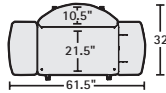

The mobile Shop About takes a cash register anywhere you need to open a check-out lane on the fly.

PRODUCT SPECIFICATIONS

Warranty: Lifetime Warranty.

Weight Capacity: Shop Abouts have an overall weight capacity of 150 lbs.

COLORS

SHOP ABOUT ORIGINAL

SHOP ABOUT ORIGINAL

- Comes with top shelf (1" thick), elevated transaction shelf, adjustable-height center shelf (1" thick), base shelf (1" thick), 5 vertical tubes (1.5" diameter), 2 repositionable flip-up shelves and 4 casters (5" size, 2 directional lock, 2 total lock). A dual-arm bag holder comes installed; tab bag holder is also included in shipment.
- Custom colors available for quantity orders. Call for more information.
- Has an overall weight capacity of 150 lbs. Weight capacity of the flip-up shelves is 50 lbs.
- Available in Silver Metallic (SM) with Blanc laminate and Fog trim (BF).
- Ships assembled.

PRODUCT	Width	Depth	Height	Weight	Part #	Price
Shop About Original	61.5"	32"	40.5"	255 lbs.	CWNB4832SM/BF5	\$1,799

SHOP ABOUT MINI

CWN2430SM/BF5 shown above.

- Comes with top shelf (1" thick), elevated transaction shelf, adjustable-height center shelf (1" thick), base shelf (1" thick), 4 vertical tubes (1.5" diameter), repositionable side shelf and 5 casters (5" size, 2 directional lock, 3 total lock). A dual-arm bag holder comes installed; tab bag holder is also included in shipment.
- Custom colors available for quantity orders. Call for more information.
- Has an overall weight capacity of 150 lbs. Weight capacity of the side shelf is 35 lbs.
- Available in Silver Metallic (SM) with Blanc laminate and Fog trim (BF).
- Ships assembled.