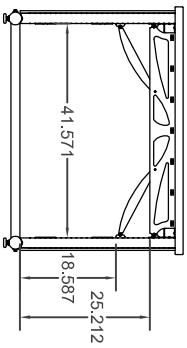

Revisions

PARTS SHOWN NOT TO SCALE

XXXX-0015
Tolerance .XXXX ±.0150
Angular ±.1°

amino
Technology Furniture
10450 SW Hawthorness Dr
Tualatin, OR 97062
Fax: (503) 891-2409
amino.com

Part Description: BENCH-2 48W 25H 28D

Material: ABS/4835X-CX

Model: 48-28D

Supplier: amino

Material: 48-28D

Part Name: BENCH-2

Part No: 48-28D

Status: **STATUS**

Revised By: JLF/CAJ

Revised Date: 11/18/07