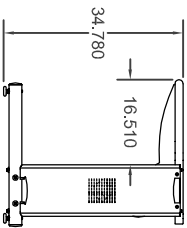

Revisions

PARTS SHOWN NOT TO SCALE

XXXX-0015
Tolerance .XXXX ±.0150
Angular ±.1°

amino
Technology Furniture
10450 SW Hawthorness Dr
Tualatin, OR 97062
Fax: (503) 891-2409
amino.com

Part Description: BENCH-2 48W 25H 28D

Material: ABS/4835X-CX

Model: 48-28D

Supplier: amino

Material: 48-28D

Part Name: BENCH-2

Part No: 48-28D

Status: **STATUS**

Revised By: JLF/CAJ

Revised Date: 11/18/07