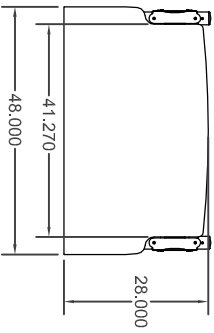

Revisions

PARTS SHOWN NOT TO SCALE

XXXX-0015
Tolerance .XXXX ±.0150
Angular ±.1°

amino
Technology Furniture
10450 SW Hawthorness Dr
Tualatin, OR 97062
Fax: (503) 891-2409
amino.com

Part Description: BENCH-2 48W 25H 28D

Material: ABS/4835X-CX

Model: 48-28D

Supplier: amino

Material: 48-28D

Part Name: BENCH-2

Part No: 48-28D

Status: **STATUS**

Revised By: JLF/CAJ

Revised Date: 11/18/07