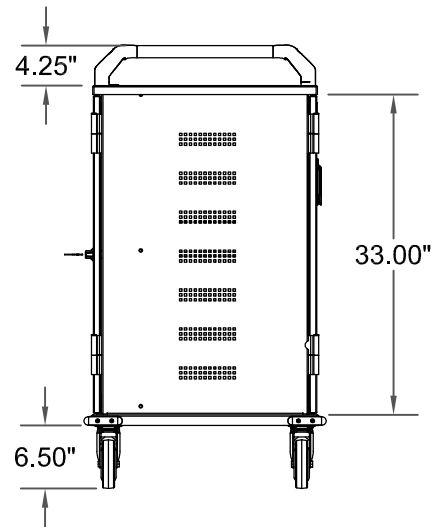

Revisions

PARTS SHOWN NOT TO SCALE

This document contains proprietary information of Anthro Corporation  
Copyright 2004 Anthro Corporation  
All Rights Reserved

Tolerance .XX ± .025  
.XXX ± .015  
.XXX ± .0150  
Angular X ± 1°

**ANTHRO** Technology Furniture  
10450 SW Manhasset Dr  
Tualatin, OR 97062  
Phone (503) 691-2556  
Fax (503) 691-2409  
anthro.com

Part Description:  
NOTEBK CH CART MNGD  
PWR 18U BK/WH 5IN CSTR

Anthro Part Number:  
NCCM18xx-zz5