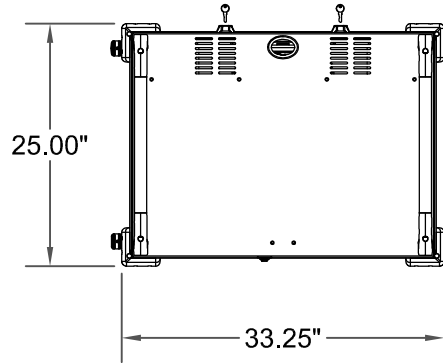

Revisions

PARTS SHOWN NOT TO SCALE

This document contains proprietary information of Anthro Corporation  
Copyright 2004 Anthro Corporation  
All Rights Reserved

Tolerance .XX ± .025  
.XXX ± .015  
.XXX ± .0150  
Angular X ± 1°

**ANTHRO** Technology Furniture  
10450 SW Manhasset Dr  
Tualatin, OR 97062  
Phone (503) 691-2556  
Fax (503) 691-2409  
anthro.com

Part Description:  
NOTEBK CH CART MNGD  
PWR 18U BK/WH 5IN CSTR

Anthro Part Number:  
NCCM18xx-zz5